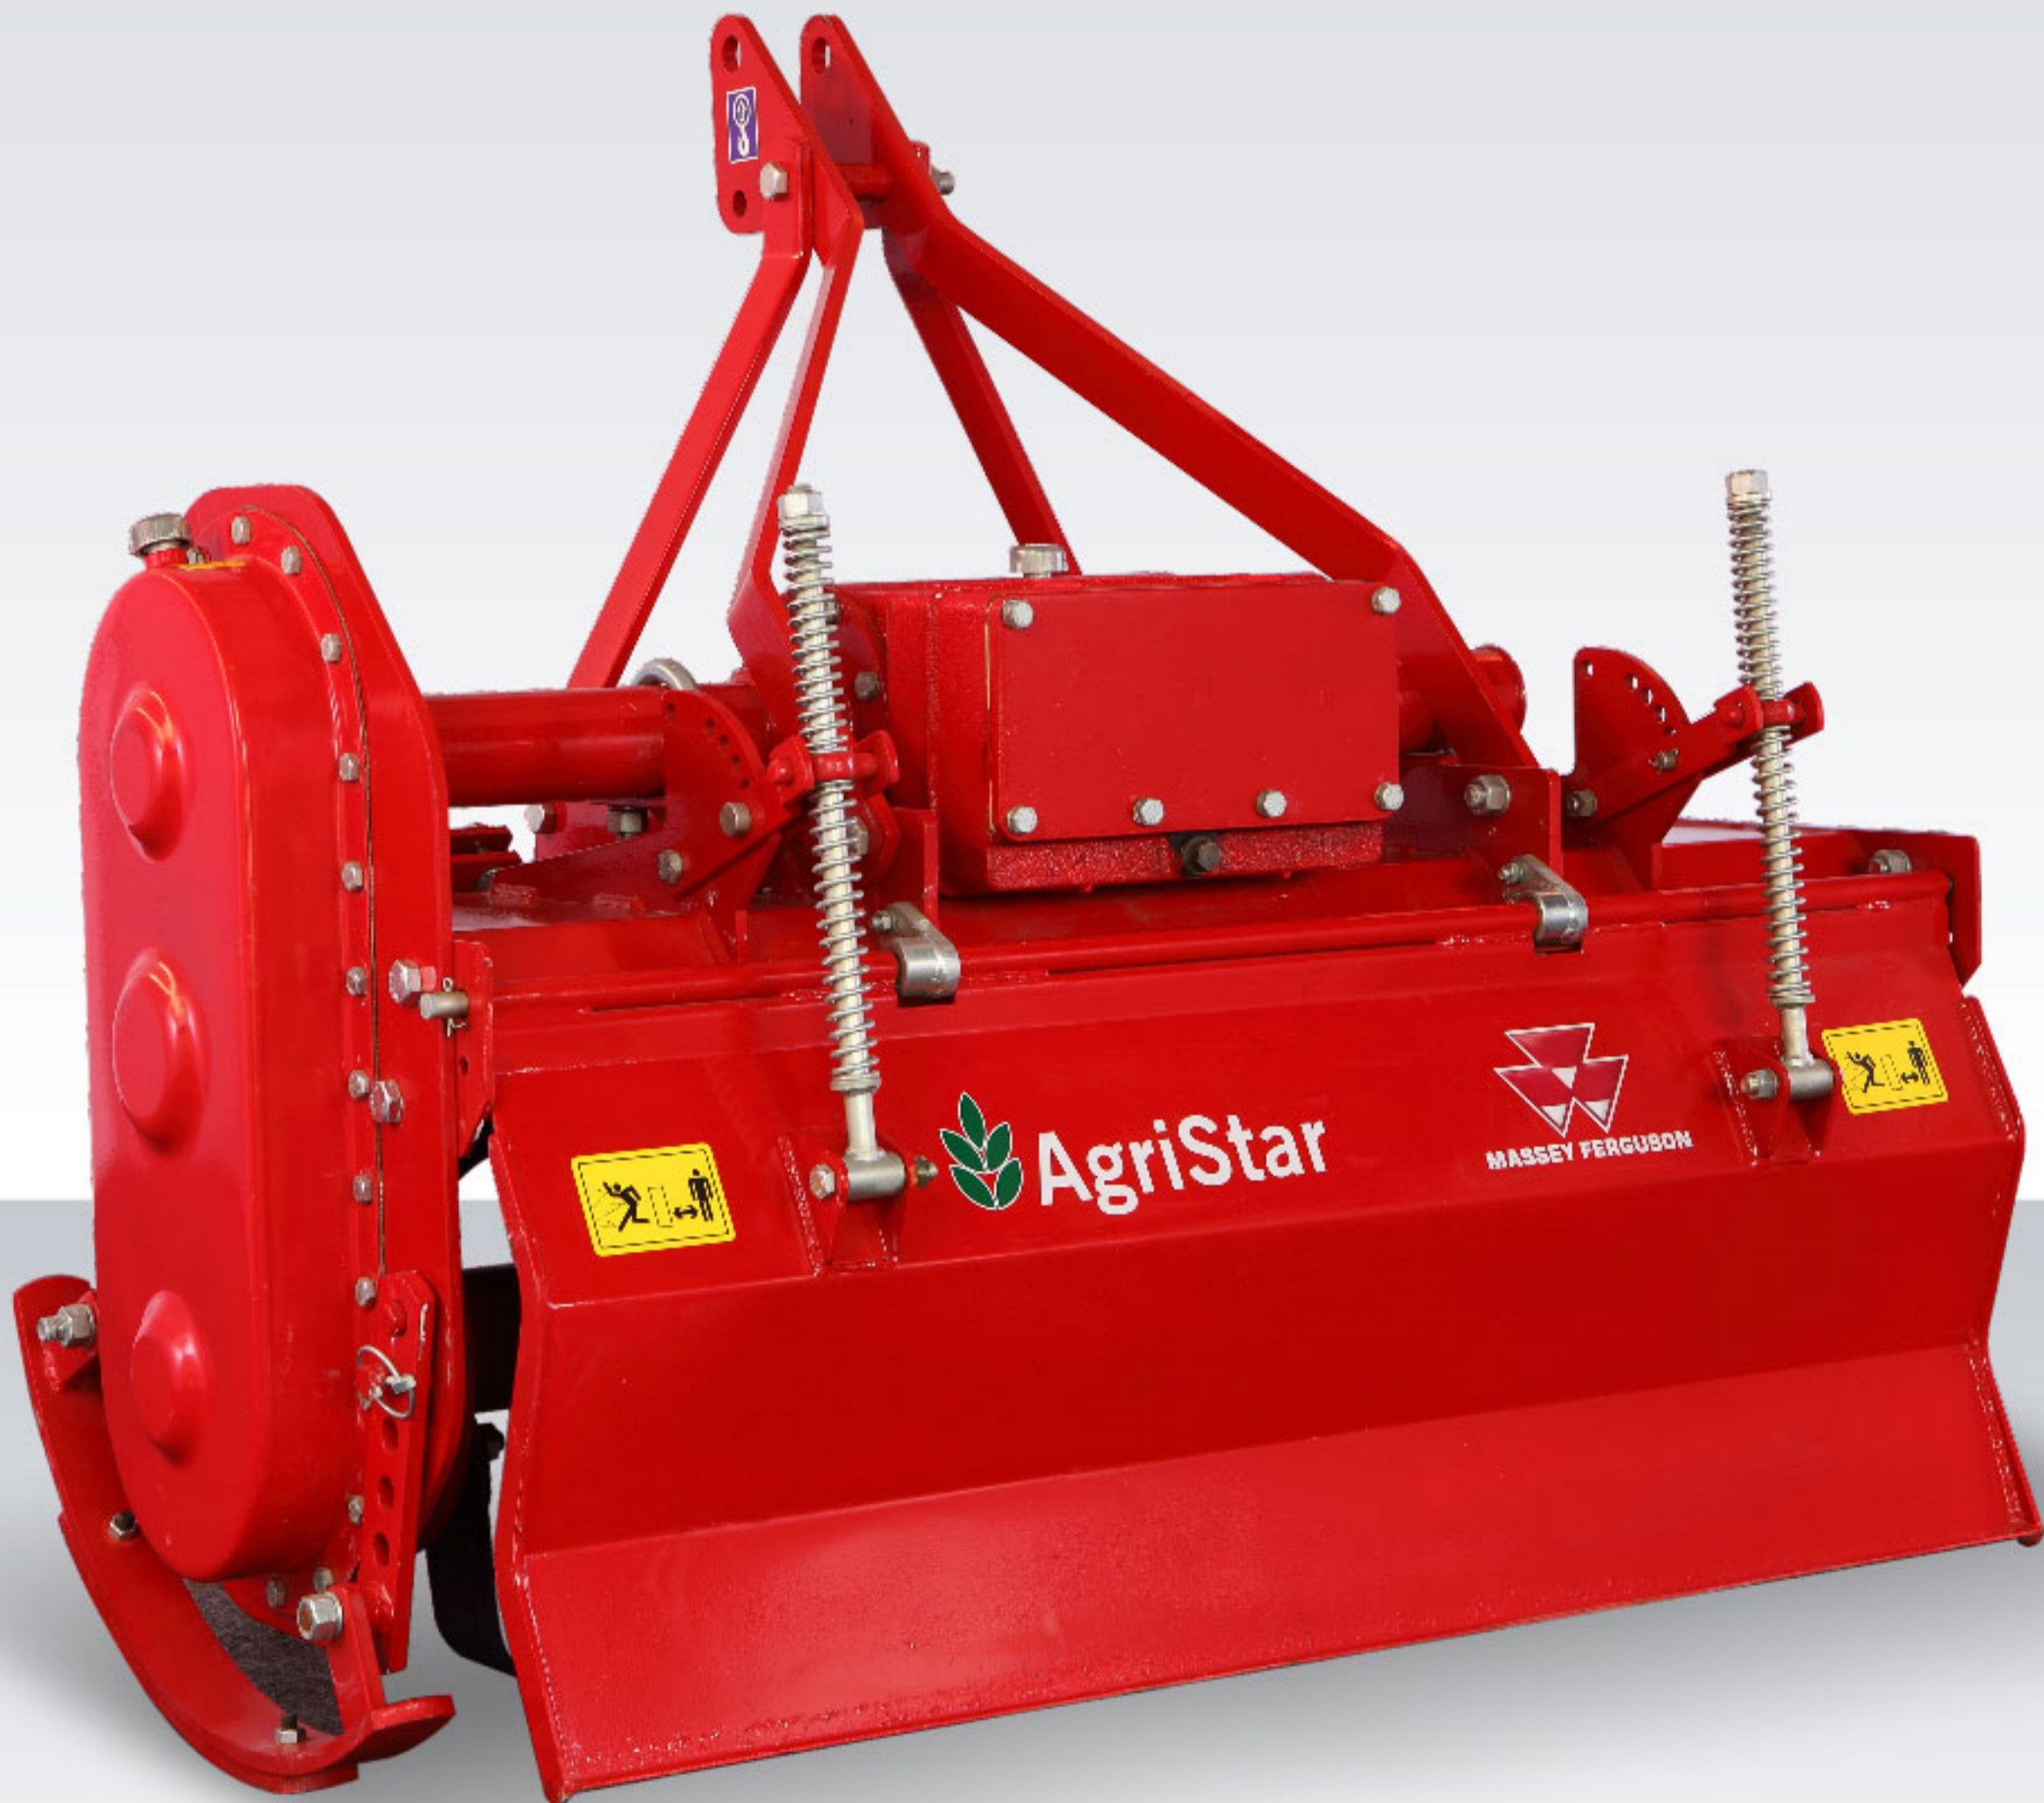

Rotary Tiller Powervator 410 V - 3 Feet 24 Blades

Rotary Tiller Powervator 410 V - 3 Feet 24 Blades

Model	410V
Version	Soft Soil
HP Required	25-30
Number of Blades	24
Working Width	1000 (mm)
Type of Drive (Gear/Chain)	Gear
Speed (Multi/Single)	Multi
Type of Blade (L/C/J)	L
Weight	305 (kg)